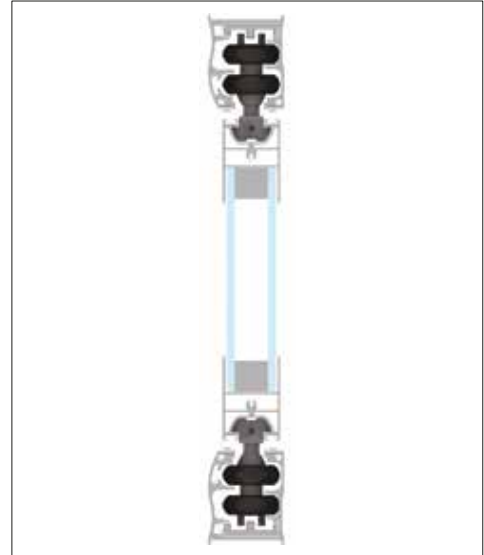

ELITE
PERGOLA AND GLASS SYSTEMS

VDS

Isıcamlı Cam Balkon Sistemi

Double-Glass Balcony Glazing System

Estetik ve konfora aynı anda erişebildiğiniz VDS Isıcamlı Katlanır Cam Sistemi ile hava koşullarından etkilenmeden manzara keyfini sonuna kadar yaşayın. Etkileyici tasarımın ve ısı yalıtım sisteminin beraber sunulduğu VDS sistemi, mekanlarınızda hem enerji tasarrufu sağlayıp hem de konforlu bir yaşam alanı sunar.

With the VDS Insulating Folding Glass System you can access the same aesthetics and comfort, experience the pleasure of the landscape without being affected by the weather. VDS system with impressive design and thermal insulation system provides both energy saving and comfortable living space in your spaces.

Sistem	VDS Isıcamlı Cam Balkon Sistemi
Cam Kalınlıkları	4+20+4 Temperli Isıcam (Jaluzili Olabilir)
Profil Rengi	Nat. Eloksal - Bronz Eloksal - RAL Renkleri
Aksesuar Rengi	Siyah - Gri
Maks. Kanat gen.	650 mm
Maks. Kanat yük.	2500 mm

System	VDS Double - Glass Balcony Glazing System
Glass Thicknesses	4+20+4 Tempered Double - Glass (With Jalousie)
Colour opt. for profiles	Natural Anodised - Bronze Anodised - RAL Colours
Colour opt. for acc.	Black - Grey
Max. Panel width	650 mm
Max. Panel height	2500 mm